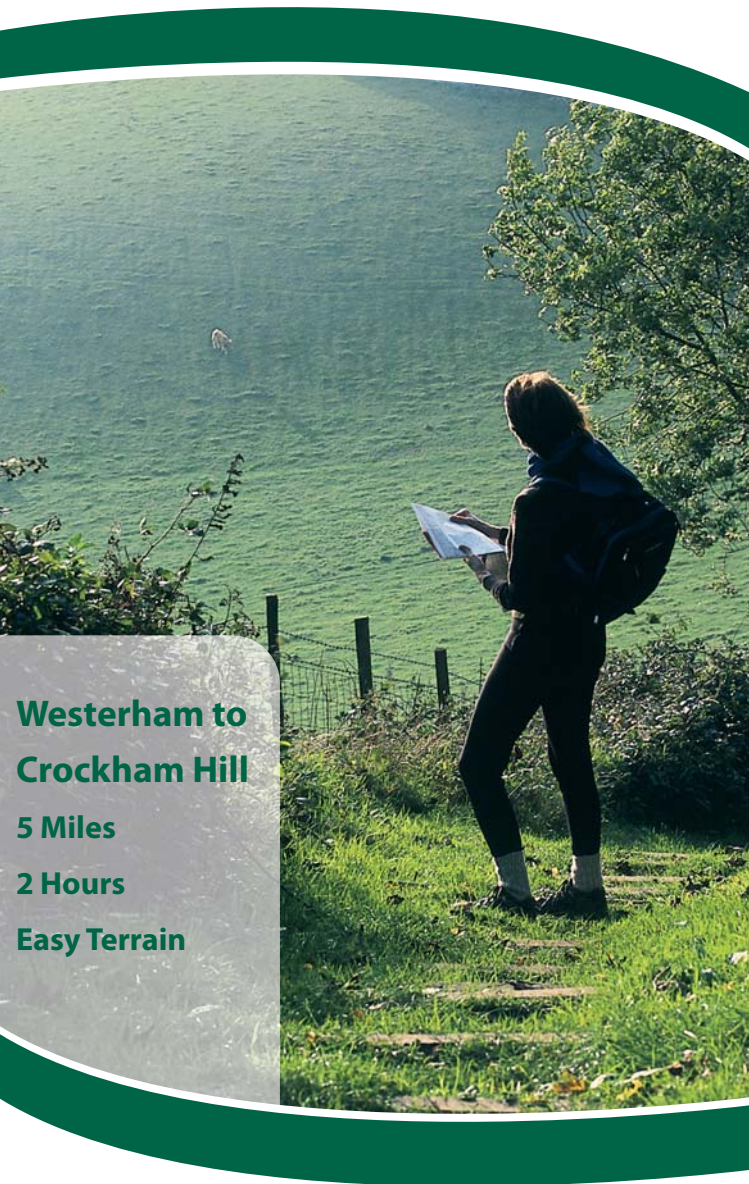

Westerham Walks

Westerham to Crockham Hill

5 Miles

2 Hours

Easy Terrain

www.visitwesterham.org.uk